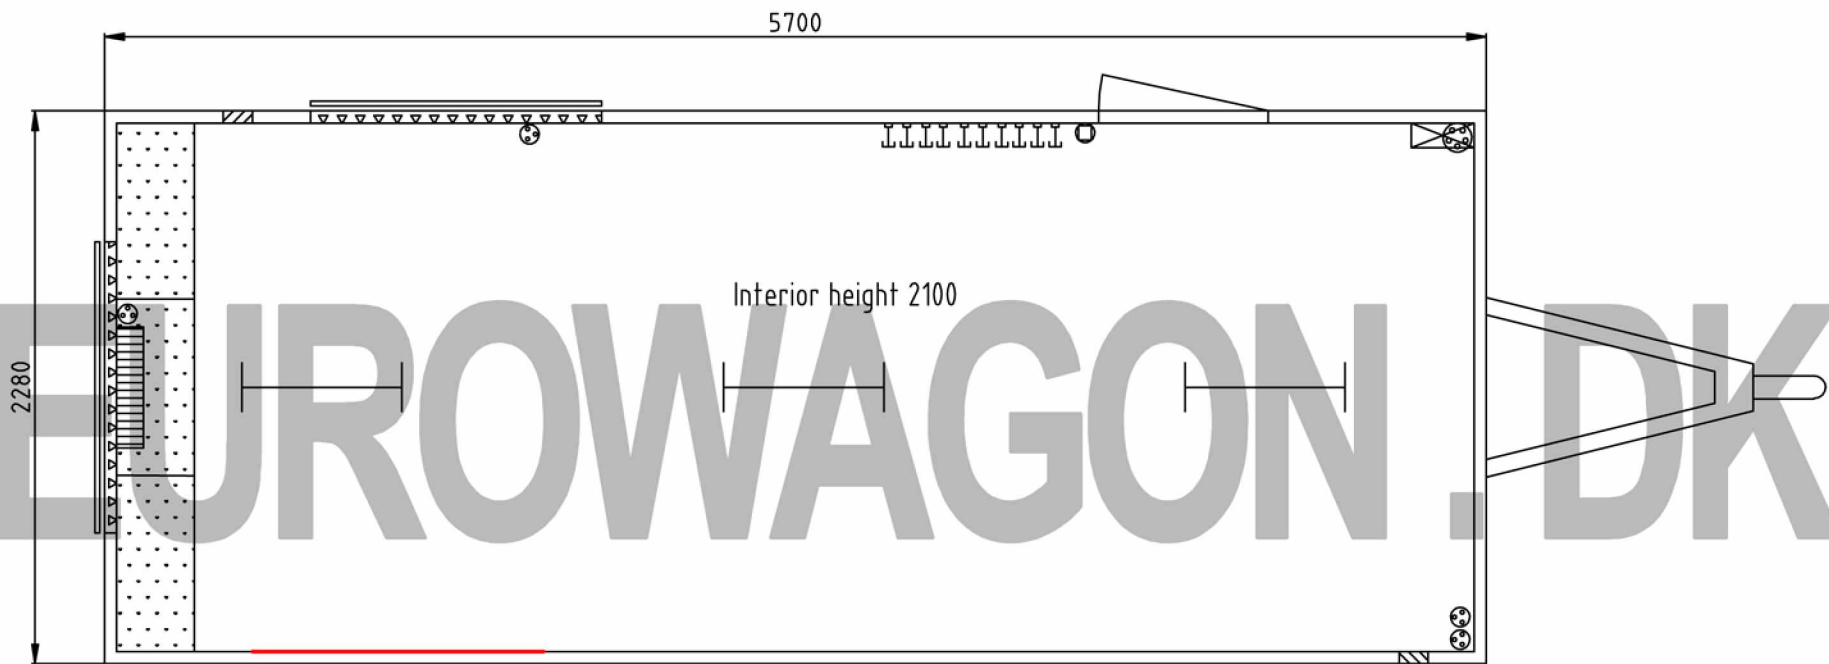

Technical Specifications

Type 570 (Standard)

Description: 5.7m Blank Wagon

Date: 07.06.2011

For trade enquiries contact:

Price & Speed Containers Pty Ltd
42-44 Pemberton Street, Botany 2019
Phone 61 2 9666 6565
Fax 61 2 9666 6532
www.priceandspeed.com.au
info@priceandspeed.com.au

Trailer Specifications				
	External Dimensions		Internal Dimensions	
Length (without drawbar)	5700mm		5590mm	
Width	2280mm		2170mm	
Height	3100mm		2100mm	
Total Weight	1500kg			
Wagon (Tare) Weight	TBA			
Number of Axles	1			
Axle & Brake Type	KNOTT Rubber Torsion Bar Independent Wheel Suspension Mechanical Braking to All Wheels			
Tow Coupling	50mm Articulated Ball Coupling with Automatic hitching device			
Chassis	High Tensile Electronically Magnated Hot Dipped Fully Galvanized			
External Lights	12v / 24v LED			
Rims and Tyres				
	Standard Supply	Optional Extra	Customer to Supply	Comments
13"	✓			
Spare	✓			x 1
Operation Supply				
	Standard Supply	Optional Extra	Customer to Supply	Comments
Main Switchboard	✓			x 1
Caravan Inlet Plug	✓			x 1
Door Specifications				
	Standard Supply	Optional Extra	Customer to Supply	Comments
External Doors	✓			x 1 (700 x 1950mm)
Steps / Handrail (external doors)	✓			x 1

- Electric supply mains
- Switch board
- Outlet
- Light switch
- Heating
- Droplight
- Clothes hanger
- Ventilating
- Window
- Shelf
- Cork noticeboard (1200 x 800)

Total weight 1500 kg

COPYRIGHT EUROWAGON s.r.o