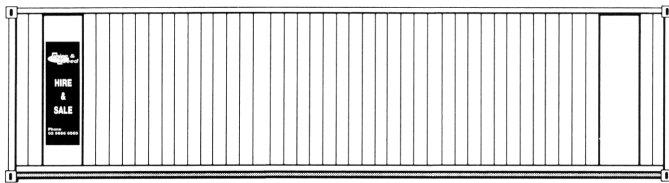

External Dimensions	Length	1,820 mm	5' 11 1/4"
	Width	1,955 mm	6' 5"
	Height	1,920 mm	6' 3 1/2"
Internal Dimensions	Length	1,670 mm	5' 5 3/4"
	Width	1,870 mm	6' 1 5/8"
	Height	1,730 mm	5' 8 1/8"
Door Openings	Width	1,870 mm	6' 1 5/8"
	Height	1,625 mm	5' 4"
Cubic Capacity		5.42 m ³	191 ft ³
Weight	Tare	650 kg	1,430 lbs

External Dimensions	Length	2,430 mm	7' 11 1/4"
	Width	2,190 mm	7' 2 1/4"
	Height	2,255 mm	7' 4 3/4"
Internal Dimensions	Length	2,285 mm	7' 6"
	Width	2,105 mm	6' 11"
	Height	2,050 mm	6' 8 3/4"
Door Openings	Width	2,105 mm	6' 11"
	Height	1,950 mm	6' 4 3/4"
Cubic Capacity		10.0 m ³	353 ft ³
Weight	Tare	950 kg	2,095 lbs

External Dimensions	Length	2,985 mm	9' 9 1/2"
	Width	2,438 mm	8' 0"
	Height	2,590 mm	8' 6"
Internal Dimensions	Length	2,840 mm	9' 4"
	Width	2,345 mm	7' 8 1/4"
	Height	2,390 mm	7' 10"
Door Openings	Width	2,340 mm	7' 8 1/4"
	Height	2,280 mm	7' 5 1/4"
Cubic Capacity		16.0 m ³	565 ft ³
Weight	Tare	1,300 kg	2,870 lbs

External Dimensions	Length	6,058 mm	19' 10 1/2"
	Width	2,438 mm	8' 0"
	Height	2,590 mm	8' 6"
Internal Dimensions	Length	5,900 mm	19' 3 7/8"
	Width	2,345 mm	7' 8 1/4"
	Height	2,390 mm	7' 10"
Door Openings	Width	2,340 mm	7' 8 1/4"
	Height	2,280 mm	7' 5 1/4"
Cubic Capacity		33.2 m ³	1,173 ft ³
Weight	Tare	2,340 kg	5,160 lbs